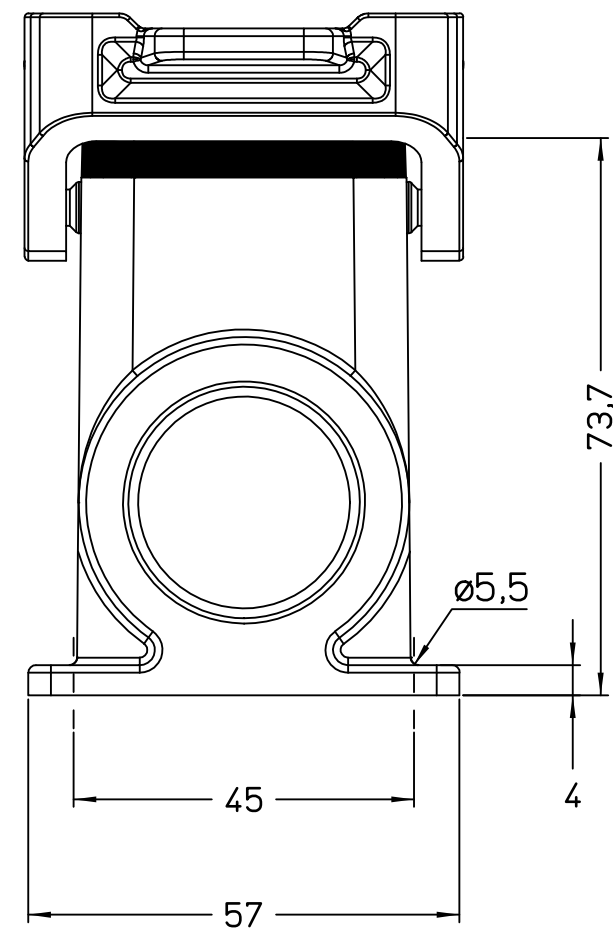

Diritti riservati All rights reserved

1

2

3

Dimensions
in mm

Simplified representation with dimensions without tolerance

Original Size A4

JMPAP 10.25

Date 08/11/23

surface mounting housing, size "57.27", 1x M25 side entry,

Sign. G. Renna

with 2 Jei-P levers

Scale
1:1

1

2

3