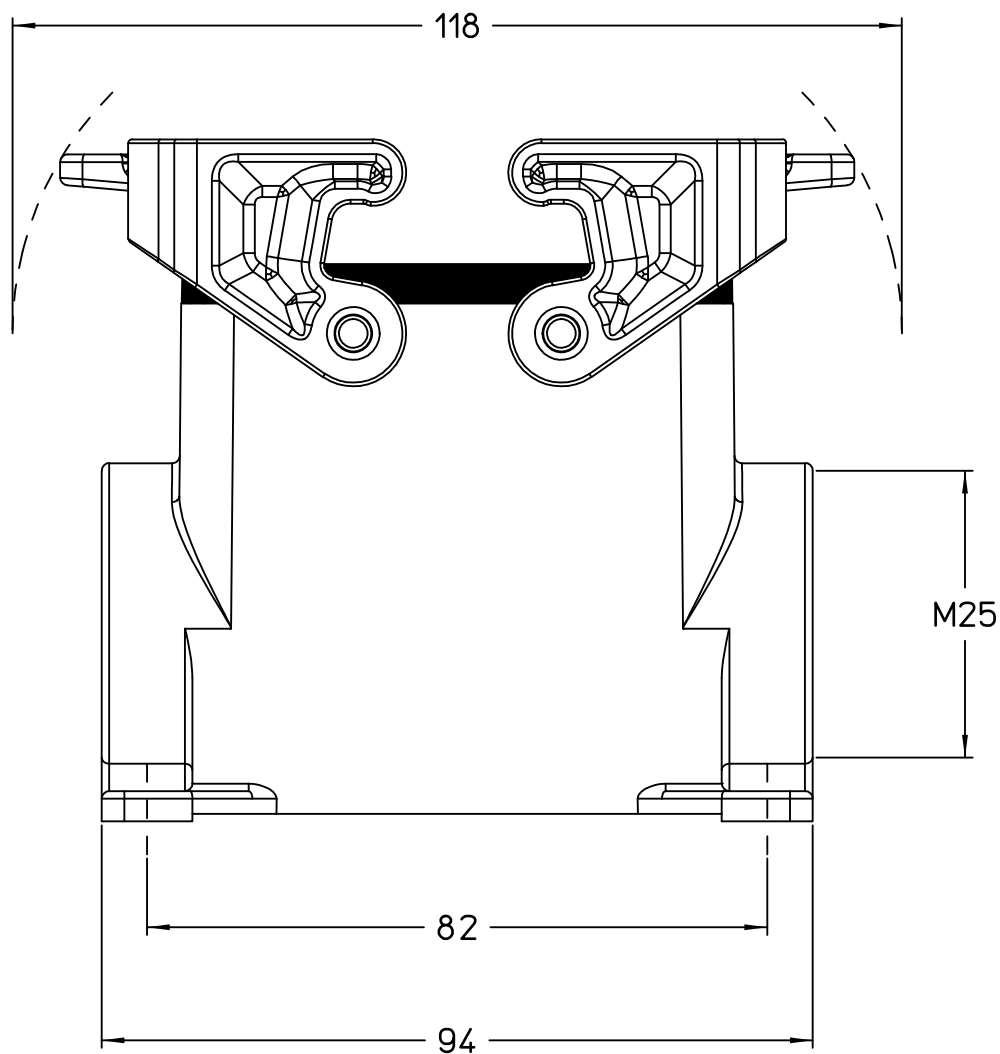

Diritti riservati All rights reserved

1

2

3

Dimensions
in mm

Simplified representation with dimensions without tolerance

Original Size A4

JMPAP 10.25

Date 08/11/23

surface mounting housing, size "57.27", 1x M25 side entry,

Sign. G. Renna

with 2 Jei-P levers

Scale
1:1

1

2

3