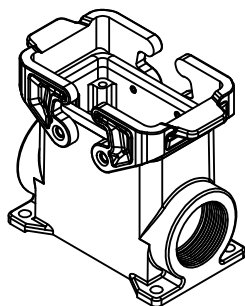

Diritti riservati All rights reserved

1

2

3

Dimensions
in mm

Simplified representation with dimensions without tolerance

Original Size A4

JMPAP 10.25

Date 08/11/23

surface mounting housing, size "57.27", 1x M25 side entry,

Sign. G. Renna

with 2 Jei-P levers

Scale
1:1

1

2

3